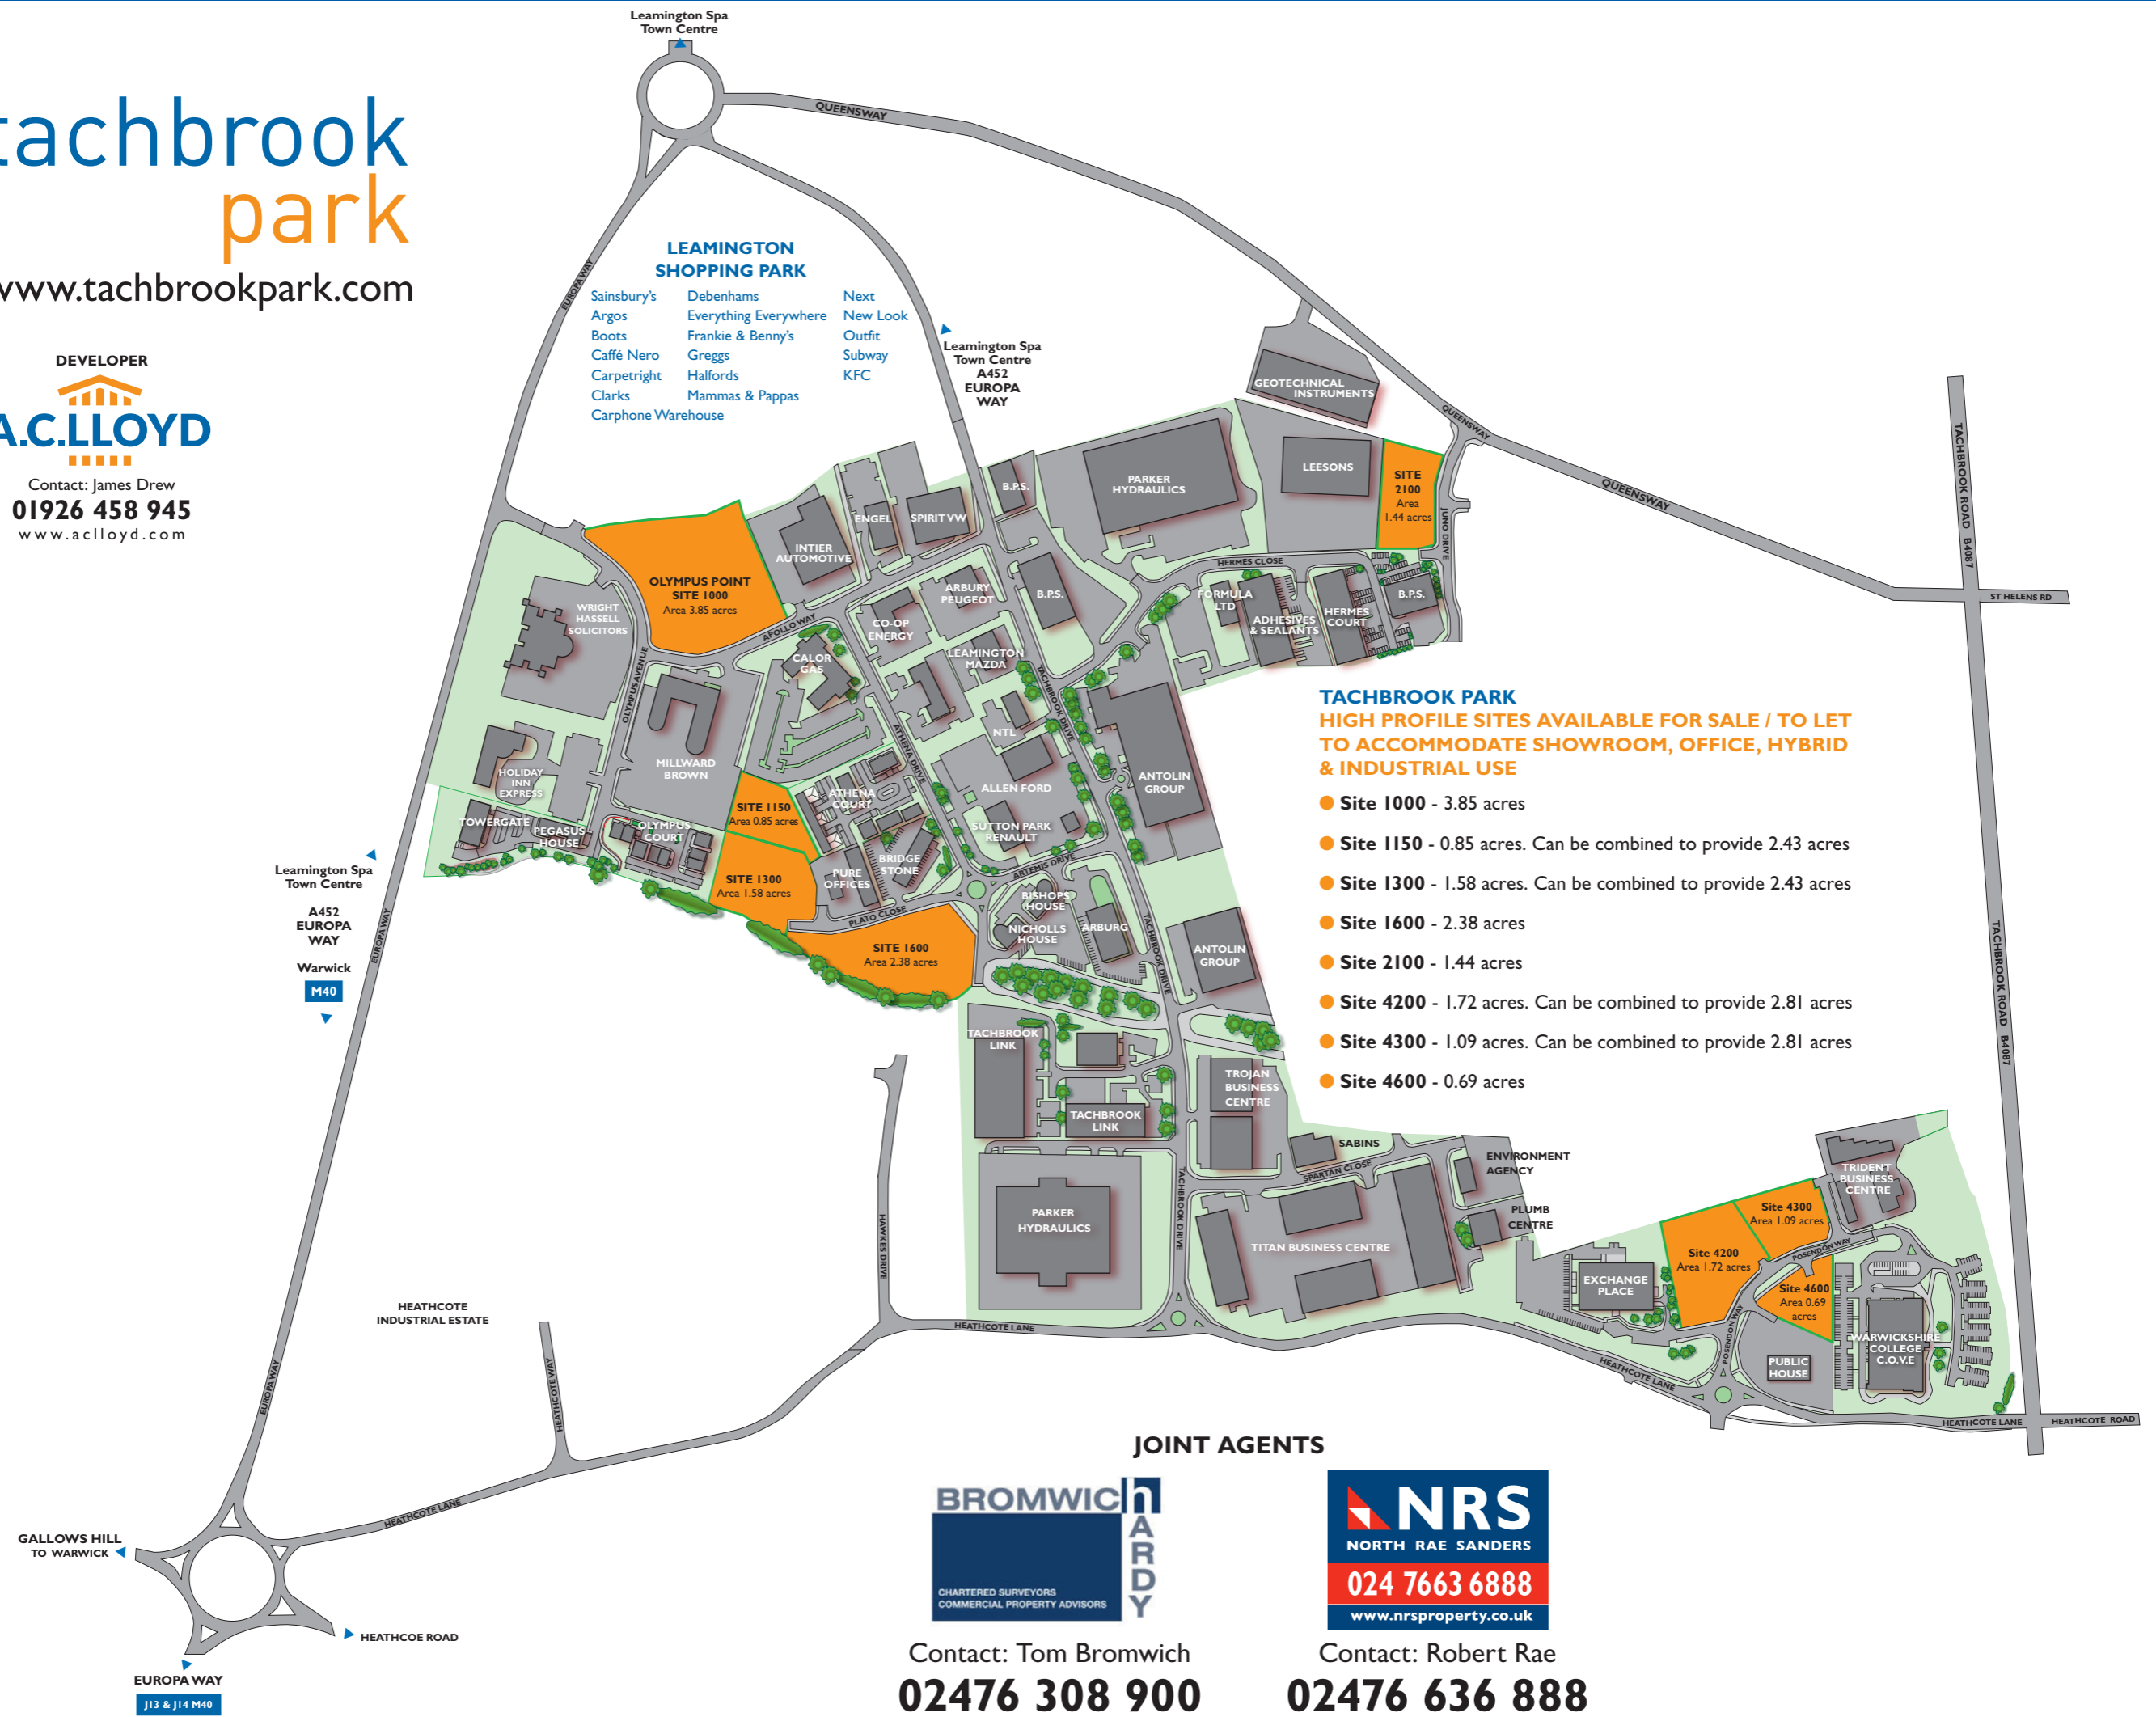

tachbrook park

www.tachbrookpark.com

Contact: James Drew
01926 458 945
 www.aclloyd.com

LEAMINGTON SHOPPING PARK

- | | | |
|--------------------|-----------------------|----------|
| Sainsbury's | Debenhams | Next |
| Argos | Everything Everywhere | New Look |
| Boots | Frankie & Benny's | Outfit |
| Caffé Nero | Greggs | Subway |
| Carpetright | Halfords | KFC |
| Clarks | Mammas & Pappas | |
| Carphone Warehouse | | |

TACHBROOK PARK HIGH PROFILE SITES AVAILABLE FOR SALE / TO LET TO ACCOMMODATE SHOWROOM, OFFICE, HYBRID & INDUSTRIAL USE

- Site 1000 - 3.85 acres
- Site 1150 - 0.85 acres. Can be combined to provide 2.43 acres
- Site 1300 - 1.58 acres. Can be combined to provide 2.43 acres
- Site 1600 - 2.38 acres
- Site 2100 - 1.44 acres
- Site 4200 - 1.72 acres. Can be combined to provide 2.81 acres
- Site 4300 - 1.09 acres. Can be combined to provide 2.81 acres
- Site 4600 - 0.69 acres